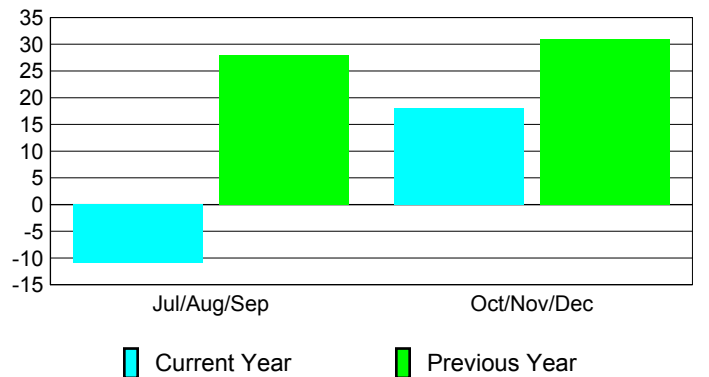

Membership Results
2010-2011

Membership
2009-2010

Month	Net Memb Goal	Actual New Memb	Actual Dropped Memb	Gain/Loss of Memb	Gain/Loss of Memb
Jul/Aug/Sep	2	11	-22	-11	28
Oct/Nov/Dec	22	30	-12	18	31
Totals	24	41	-34	7	59

Membership Results 2010-2011

Goal, New, Dropped, Gain/Loss

Comparison of Membership Gain/Loss

Current Year Compared to the Previous Year

Gender Comparison 2010-2011