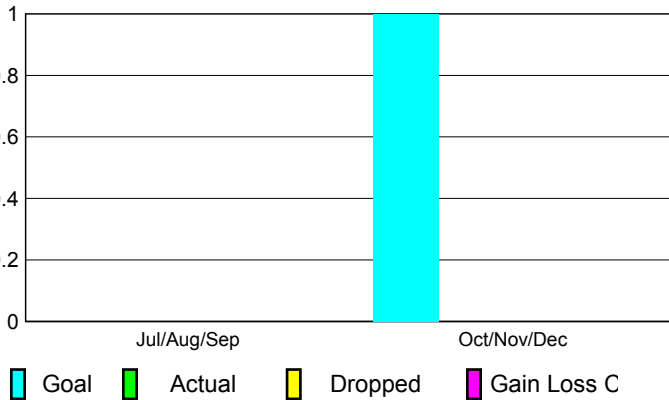

2010-2011 GMT Reports for District (or Undistricted) **District 43 C**

GMT: **Doctor DENNIS D COBLER**

Location: **KENTUCKY**

GMT CA: **1**

CLUBS

Club Results
2010-2011

Clubs
2009-2010

Month	New Club Goal	Actual New Clubs	Actual Dropped Clubs	Gain/Loss of Clubs	Gain/Loss of Clubs
Jul/Aug/Sep	0	0	0	0	1
Oct/Nov/Dec	1	0	0	0	0
Totals	1	0	0	0	1

Club Results 2010-2011

Goal, New, Dropped, Gain/Loss

Comparison of Club Gain/Loss

Current Year Compared to the Previous Year

YTD Status Quo Clubs 2010-2011

Status Quo Clubs Compared to Status Quo Members

MEMBERSHIP